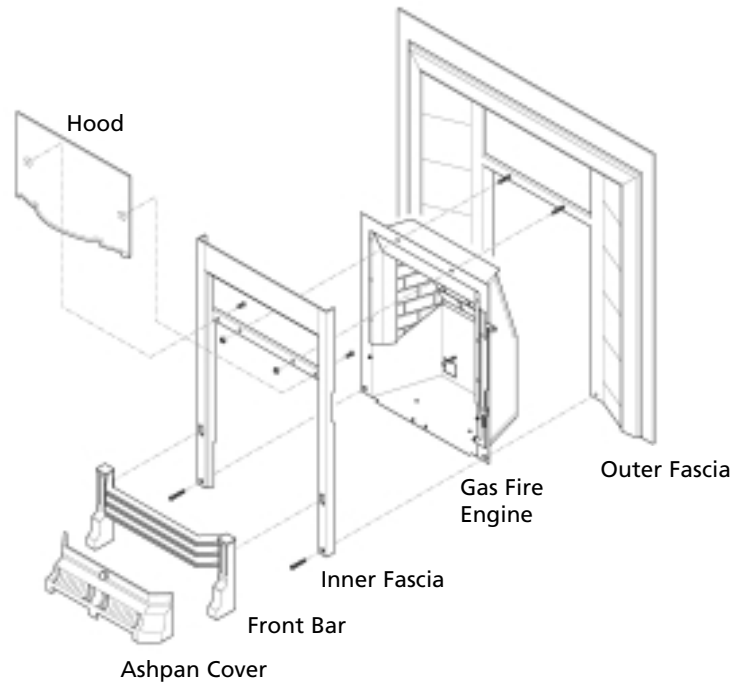

victorian
urn

lily

milan

Dimensions

A = width B = height

C & D = minimum fire surround aperture required

Cast-iron paint

man and woman

daisy

bird

	A (Width)	B (Height)	C	D
Anson Integra FP	960	960	825	880
Anson Integra HP	960	960	825	880
Majestic Integra	960	960	825	880
Ashbourne Integra	960	960	825	880
Oxford Integra	970	960	880	870
Aston Integra	970	960	890	880
Glen Integra	970	960	890	880
Jesmond Integra	970	960	890	880
Roma Integra	970	960	890	880

All measurements are in millimetres. Due to the nature of the manufacturing process, all dimensions are approximate to 5mm either way.

Assembly Details

Our fireplaces are either based on traditional Victorian designs, or to our designer's unique specification. Within the range you can either choose to make your fireplace traditional or equally you can use cast-iron to make a far more contemporary statement.