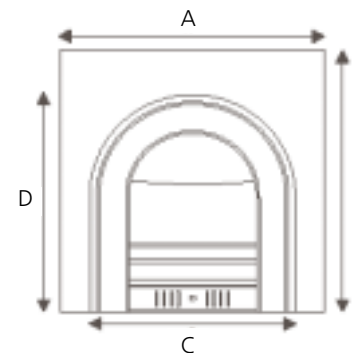

Cast Iron Sleeves

For an alternative look, this range of cast-iron sleeves feature designs in breathtaking detail. There are five traditional designs plus one contemporary design, the Milan. Again, where appropriate the designs have a left and a right handed design (Bird and Man/ Woman sleeves).

victorian
urn

lily

milan

Dimensions

A = width B = height

C & D = minimum fire surround aperture required

Cast-iron paint

man and woman

daisy

bird

	A (Width)	B (Height)	C	D
Anson Integra FP	960	960	825	880
Anson Integra HP	960	960	825	880
Majestic Integra	960	960	825	880
Ashbourne Integra	960	960	825	880
Oxford Integra	970	960	880	870
Aston Integra	970	960	890	880
Glen Integra	970	960	890	880
Jesmond Integra	970	960	890	880
Roma Integra	970	960	890	880

All measurements are in millimetres. Due to the nature of the manufacturing process, all dimensions are approximate to 5mm either way.

Assembly Details

Our fireplaces are either based on traditional Victorian designs, or to our designer's unique specification. Within the range you can either choose to make your fireplace traditional or equally you can use cast-iron to make a far more contemporary statement.